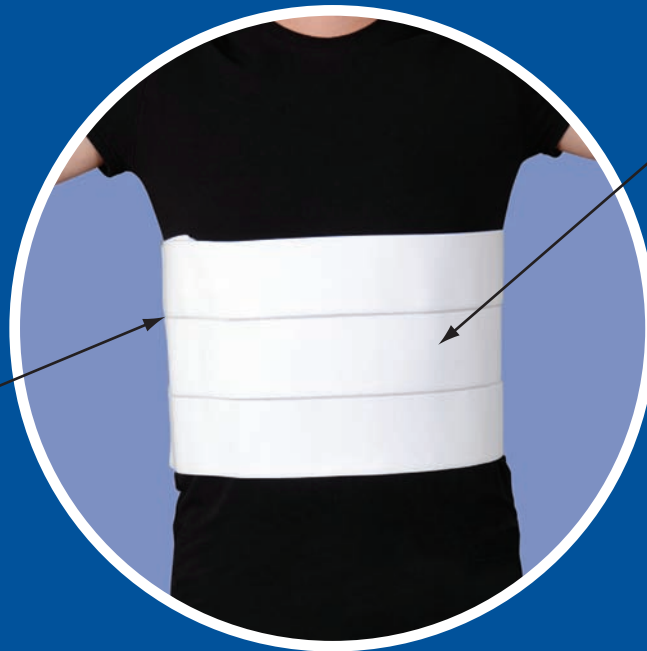

Abdominal Binders

AB Series

- Patient Comfort & Mobility

- Gap Free Stitching

- "Fray-Free" Stitching

- Soft, Evenly Distributed Compression Panels

- Full Range of Sizing

- Latex Free

Features	Benefits	Clinical Advantages Compared to Others
Patient Comfort and mobility	<ul style="list-style-type: none"> • Easy and Quick to use Velcro® closures for perfect fit at any point • Faster patient mobility for quicker hospital discharge 	<ul style="list-style-type: none"> • Mobility reduces Post-op complications • Speeds patient recovery by encouraging deep breathing, coughing, & ambulating
Soft , evenly distributed Compression Panels	<ul style="list-style-type: none"> • Offers complete circumferential compression • Compression Control • Requires no cutting or taping 	<ul style="list-style-type: none"> • Supports patient positioning to increase healing time • Reduces phlebitis, pneumonia & atelectasis
Gap Free stitching	<ul style="list-style-type: none"> • Prevents skin pinching through seams 	<ul style="list-style-type: none"> • More comfortable • Less skin irritation
Full Range of Sizing	<ul style="list-style-type: none"> • 2, 3, & 4 Panel widths • Accommodating lengths from 30" to 75" • Velcro® allows for precise closure anywhere along binder 	<ul style="list-style-type: none"> • Convenient for patients and clinicians • Assures correct pressure, fit & control
Latex – Free	<ul style="list-style-type: none"> • No Latex Reactions 	<ul style="list-style-type: none"> • Prevents Latex Hypersensitivity
"Fray- Free" Stitching	<ul style="list-style-type: none"> • Will not fray or unravel if cut 	<ul style="list-style-type: none"> • Can be cut to accommodate drainage & feeding tubes
Economical	<ul style="list-style-type: none"> • Priced to save you and your patients money 	<ul style="list-style-type: none"> • LESS EXPENSIVE